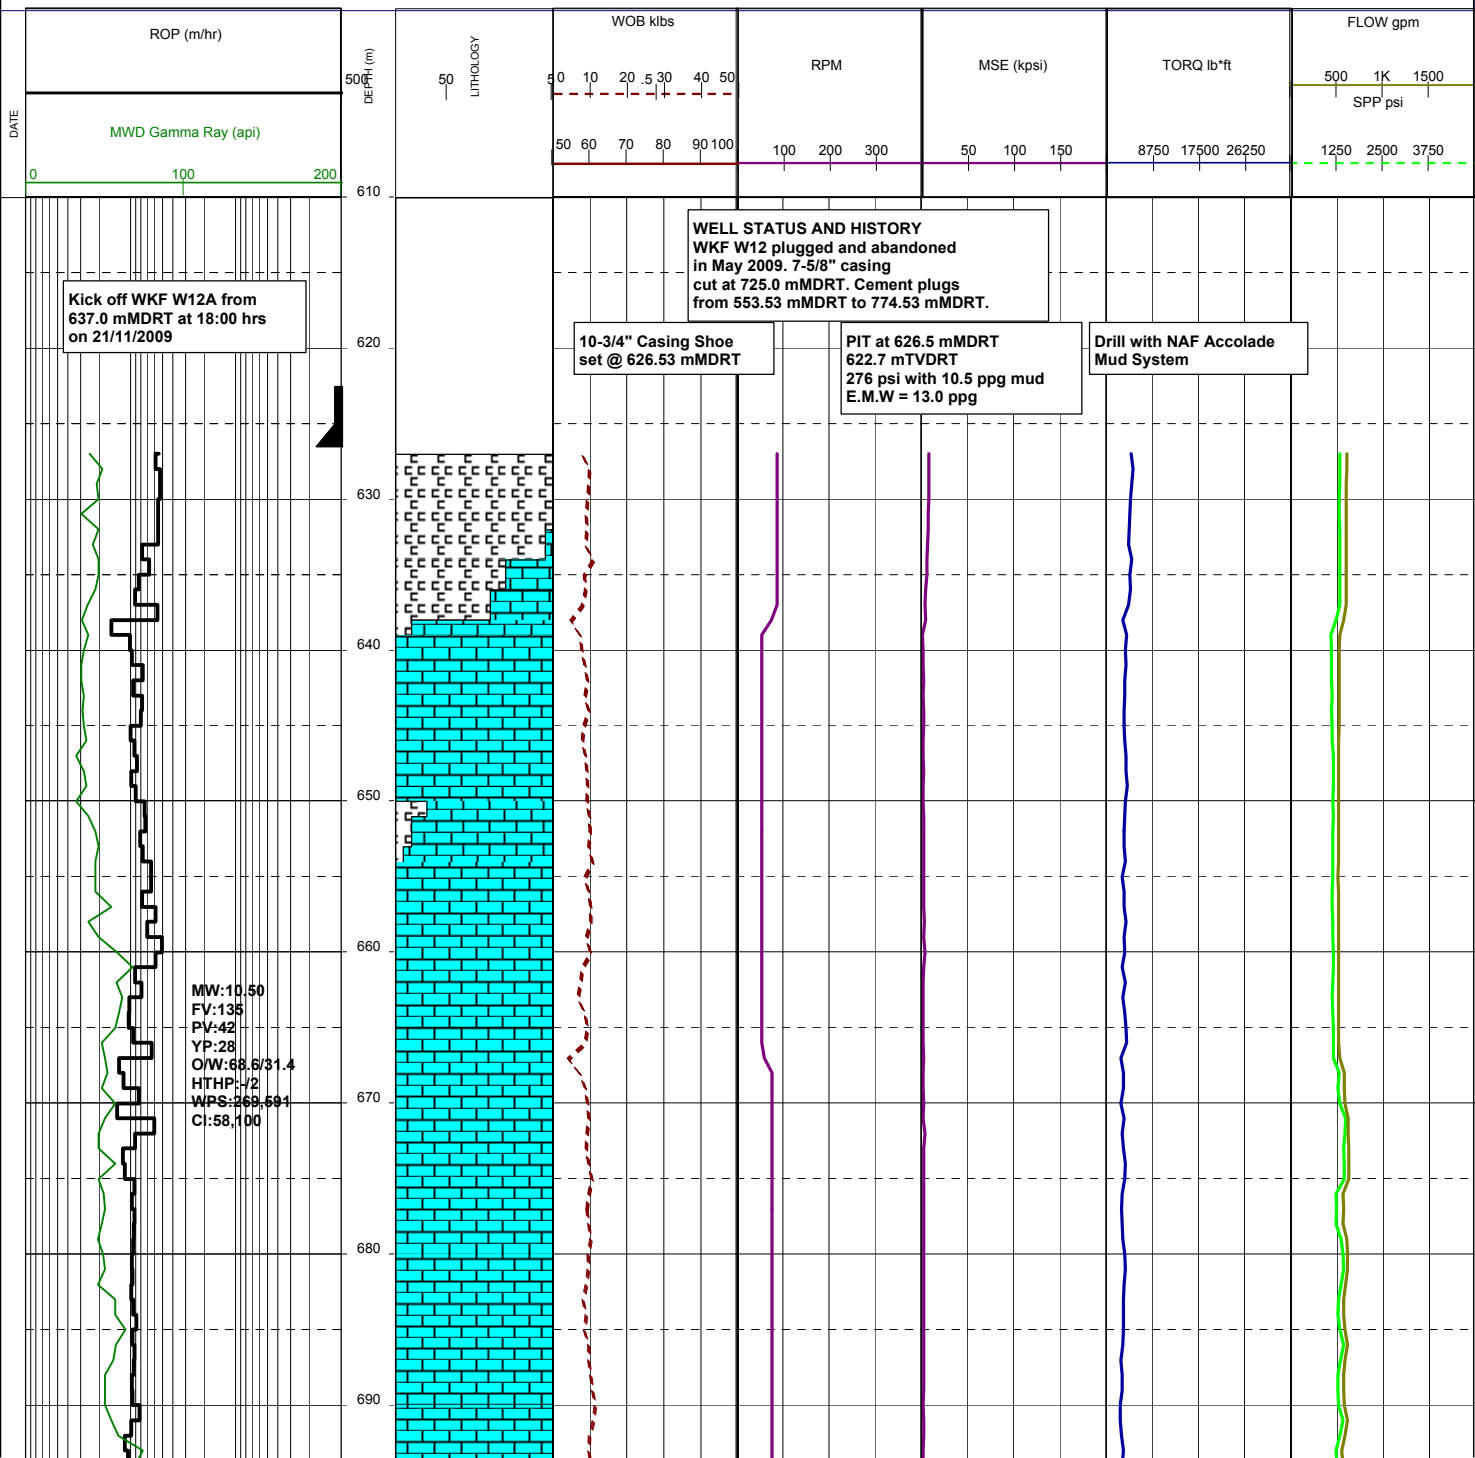

# DRILLING LOG

FROM : (mt) 610      TO : (mt) 2410      SCALE : 1/ 500

Well Name : WKF W12A

Company : ESSO AUSTRALIA PTY LTD

Country : AUSTRALIA

RT-MSL (m) : 41.70

RT-SEABED (m) : 118.70

Generated by geoNEXT Package

WPS12/6,508  
CI:59,932

MW:11.50  
FV:131  
PV:60  
YP:19  
OAW:66.7/33.3  
HTHP:-/2  
WPS:277,928  
CI:60,308

23-11-09